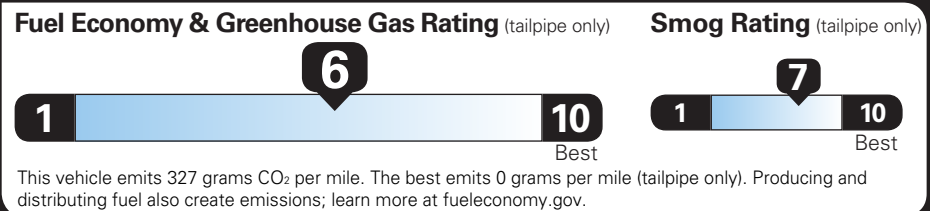

EPA DOT Fuel Economy and Environment

Gasoline Vehicle

Fuel Economy

27 MPG Small SUVs range from 14 to 129 MPG. The best vehicle rates 142 MPGe.

25 city 30 highway

3.7 gallons per 100 miles

You save $0

in fuel costs over 5 years

compared to the average new vehicle.

Annual fuel cost $1,300