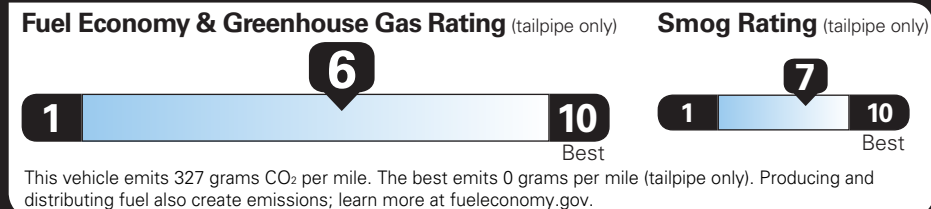

You save **$0** in fuel costs over 5 years compared to the average new vehicle.

Annual fuel cost **$1,300**