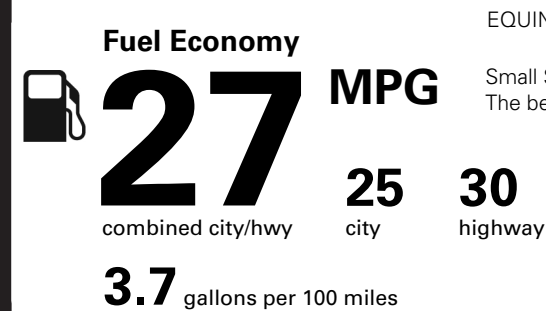

TOTAL OPTIONS \$1,745.00

TOTAL VEHICLE & OPTIONS \$30,745.00
DESTINATION CHARGE 1,395.00

TOTAL VEHICLE PRICE* \$32,140.00

EPA DOT Fuel Economy and Environment

Gasoline Vehicle

You save **\$0** in fuel costs over 5 years compared to the average new vehicle.