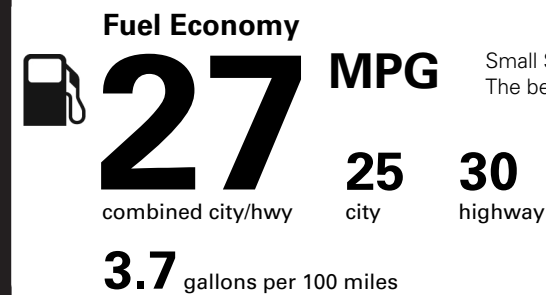

TOTAL OPTIONS	\$1,795.00
TOTAL VEHICLE & OPTIONS	\$30,545.00
DESTINATION CHARGE	1,395.00

TOTAL VEHICLE PRICE* \$31,940.00

EPA DOT Fuel Economy and Environment

Gasoline Vehicle

Small SUVs range from 14 to 129 MPG. The best vehicle rates 142 MPGe.

You save \$0
in fuel costs over 5 years compared to the average new vehicle.

Annual fuel cost \$1,300

Actual results will vary for many reasons, including driving conditions and how you drive and maintain your vehicle. The average new vehicle gets 27 MPG and costs \$6,500 to fuel over 5 years. Cost estimates are based on 15,000 miles per year at \$2.35 per gallon. MPGe is miles per gasoline gallon equivalent. Vehicle emissions are a significant cause of climate change and smog.