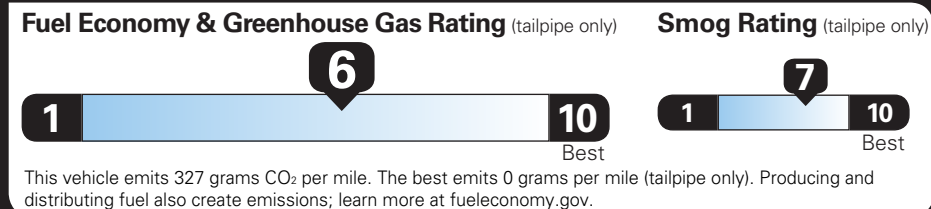

Actual results will vary for many reasons, including driving conditions and how you drive and maintain your vehicle. The average new vehicle gets 27 MPG and costs $6,500 to fuel over 5 years. Cost estimates are based on 15,000 miles per year at $2.35 per gallon. MPGe is miles per gasoline gallon equivalent. Vehicle emissions are a significant cause of climate change and smog.

fuelconomy.gov

Calculate personalized estimates and compare vehicles

GOVERNMENT 5-STAR SAFETY RATINGS

Overall Vehicle Score ★★★★★

Based on the combined ratings of frontal, side and rollover. Should ONLY be compared to other vehicles of similar size and weight.

Frontal Crash Driver Passenger ★★★★★

Based on the risk of injury in a frontal impact. Should ONLY be compared to other vehicles of similar size and weight.

Side Crash Front seat Rear seat ★★★★★

Based on the risk of injury in a side impact.

Rollover ★★★★★

Based on the risk of rollover in a single-vehicle crash.

Star ratings range from 1 to 5 stars (★★★★★) with 5 being the highest. Source: National Highway Traffic Safety Administration (NHTSA) www.safercar.gov or 1-888-327-4236

PARTS CONTENT INFORMATION

FOR VEHICLES IN THIS CARLINE:
U.S./CANADIAN PARTS CONTENT: 36%
MAJOR SOURCES OF FOREIGN PARTS CONTENT: MEXICO 40%

NOTE: PARTS CONTENT DOES NOT INCLUDE FINAL ASSEMBLY, DISTRIBUTION, OR OTHER NON-PARTS COSTS.

FOR THIS VEHICLE:
FINAL ASSEMBLY POINT: SAN LUIS POTOSI, MEXICO
COUNTRY OF ORIGIN: ENGINE: MEXICO TRANSMISSION: MEXICO

This label has been applied pursuant to Federal law - Do not remove prior to delivery to the ultimate purchaser. *Includes Manufacturer's Recommended Pre-Delivery Service. Does not include dealer installed options and accessories not listed above, local taxes or license fees.

© 2009 General Motors LLC GMLBL_PROD_0041 - 03/06/2022

ORDER NO BNWX0T SALES CODE E
SALES MODEL CODE 1XY26
DEALER NO 28316
FINAL ASSEMBLY:
SAN LUIS POTOSI, MEXICO

VIN 3GNAXUEV2NL249431 REISSUE

DEALER TO WHOM DELIVERED
PRESTON CHEVROLET-CADILLAC, INC.
13600 W CENTER ST
BURTON, OH 44021-9417

Equipped with the safety and security of OnStar®

Visit onstar.com for details.

onstar.com/privacy