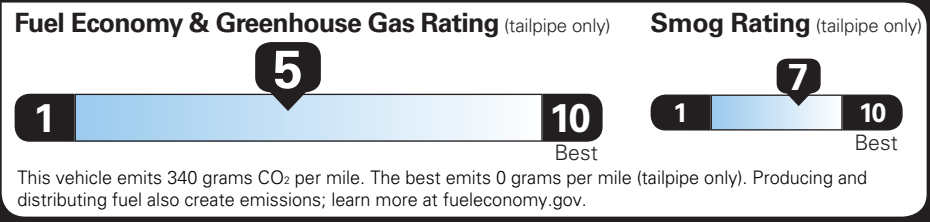

EPA DOT Fuel Economy and Environment

Gasoline Vehicle

Fuel Economy EQUINOX AWD

Small SUVs range from 14 to 123 MPG. The best vehicle rates 132 MPGe.

26 MPG combined city/hwy

24 city 30 highway

3.8 gallons per 100 miles

You spend **$500** more in fuel costs over 5 years compared to the average new vehicle.

Annual fuel cost **$1,700**