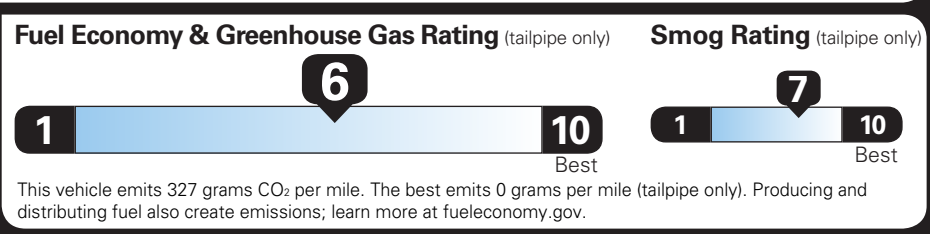

TOTAL OPTIONS	\$785.00
TOTAL VEHICLE & OPTIONS	\$28,435.00
DESTINATION CHARGE	1,395.00

TOTAL VEHICLE PRICE* \$29,830.00

EPA DOT Fuel Economy and Environment

Gasoline Vehicle

Fuel Economy EQUINOX AWD

27 MPG combined city/hwy

25 city 30 highway

3.7 gallons per 100 miles

You save \$0 in fuel costs over 5 years compared to the average new vehicle.

Small SUVs range from 14 to 129 MPG. The best vehicle rates 142 MPGe.

Annual fuel cost **\$1,300**