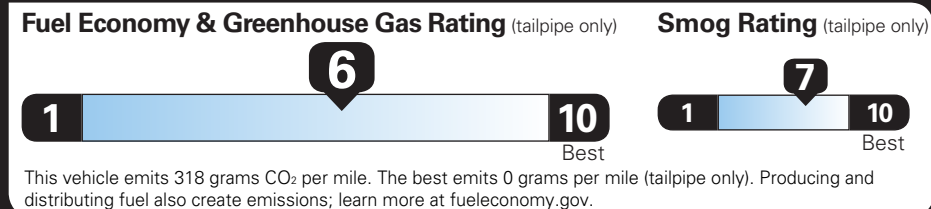

EPA DOT Fuel Economy and Environment

Gasoline Vehicle

Fuel Economy EQUINOX FWD

Small SUVs range from 14 to 129 MPG. The best vehicle rates 142 MPGe.

28 MPG combined city/hwy
26 MPG city
31 MPG highway

3.6 gallons per 100 miles

You save **$250** in fuel costs over 5 years compared to the average new vehicle.

Annual fuel cost **$1,250**